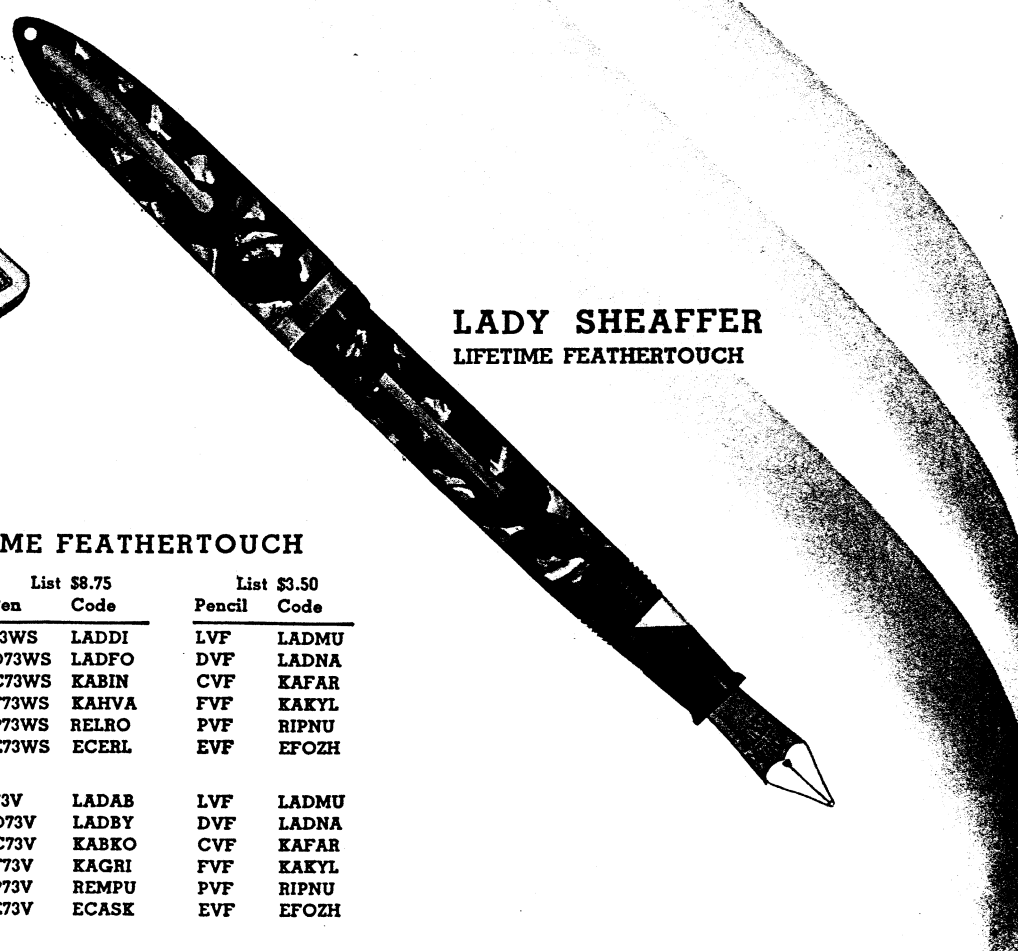

IDENTIFIED BY THE WHITE DOT

SOVEREIGN Lifetime Feather-touch matched ensemble in deluxe gift case.

Two of the most popular Lifetime styles, the SOVEREIGN and the LADY SHEAFFER are shown on this page. The SOVEREIGN is a slender, full length model, particularly desirable for those liking a light pen with long writing capacity. The LADY SHEAFFER is made just the right size for Milady's handbag. They have clips, instead of rings, for clipping to the inner pocket of a purse. Sheaffer's streamlined Balance Feather-touch pens (Pg. 7) are not Lifetime, but are

STREAMLINED Feathertouch PENS

PERFECT BALANCE — NO HAND FATIGUE

The finest values obtainable for the money, guaranteed against all defects in materials and workmanship. The Feathertouch point, with platinum in the tiny pen point slit means perfect writing fluid control and perfect two-way writing—a normal line when pen is used in the usual manner, a fine, thin line when turned over and used on the backside of the point. Identical values in one-stroke lever type, or one-stroke vacuum type, each type supreme in its field.